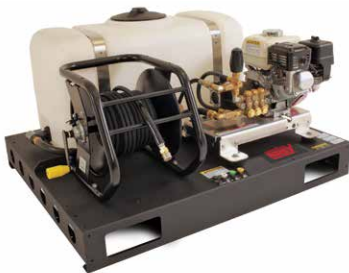

HD SERIES

PRESSURE WASHERS / SINCE 1970

FEATURES

3 - 5 GPM @ 2700 to 4000 PSI
Recoil or electric-start gas engine models

COLD WATER

GAS

DIRECT/BELT DRIVE

HD 3.0

Four, high-pressure **stainless steel nozzles**: 15°, 25°, 40° and a detergent nozzle

Low profile **handle** is easy to push and pull

Durable VRT3 **unloader** with bypass loop diverts water flow when trigger gun is not activated

Durable weld free, corrosion resistant **aluminum frame**

Modular design converts to skid

Shown with optional hose reel bracket kit installed

The perfect accompaniment to Hot'sy HD Series pressure washers – these mild steel skids offer two configurations: skid with a 50 gallon water tank and 100' hose reel OR skid with two 100' hose reels.