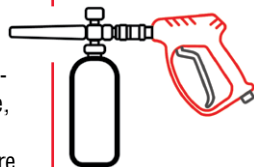

PARTS & ACCESSORIES

Clean faster and more efficiently with pressure washer accessories like flat surface cleaners and turbo nozzles.